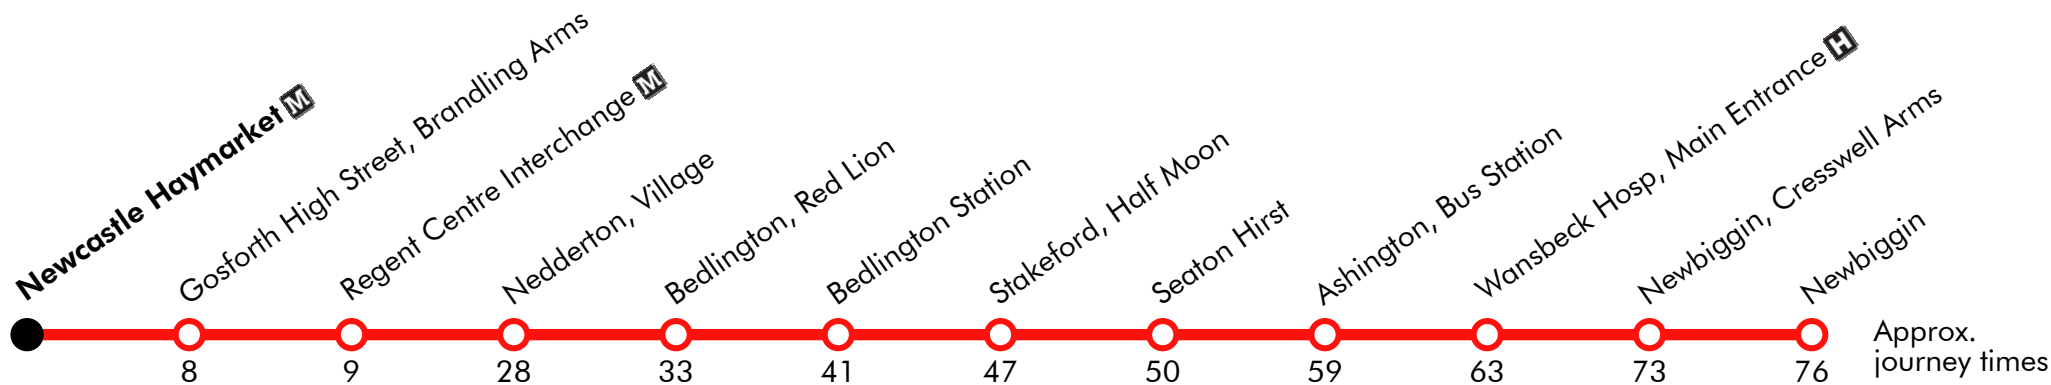

X21

Newcastle - Nedderton - Ashington - Newbiggin

Arriva

Effective from: 31/01/2021

Monday to Friday

Newcastle Haymarket	....	0645	0725	0800	0835	0905	0935		05	35		1435	1505	1535	1605	1640	1710
Gosforth High Street, Brandling Arms	....	0652	0733	0808	0843	0913	0943		13	43		1443	1513	1543	1615	1650	1720
Regent Centre Interchange	....	0654	0735	0810	0845	0915	0945		15	45		1445	1515	1545	1617	1652	1722
Nedderton, Village	....	0713	0754	0829	0904	0934	1004	Then at these	34	04		1504	1534	1604	1639	1714	1744
Bedlington, Red Lion	0618	0718	0759	0834	0909	0939	1009		39	09		1509	1539	1609	1644	1719	1749
Bedlington Station	0625	0725	0807	0842	0917	0947	1017	47	17		1517	1547	1617	1652	1727	1757	
Stakeford, Half Moon	0631	0731	0814	0849	0924	0954	1024	mins. past the hour	54	24	until	1524	1554	1624	1659	1734	1804
Seaton Hirst	0634	0734	0817	0852	0927	0957	1027		57	27		1527	1557	1627	1702	1737	1807
Ashington, Bus Station	<i>arr</i>	0639	0739	0823	0858	0933	1003	1033	03	33		1533	1603	1633	1708	1743	1813
Ashington, Bus Station	<i>dep</i>	0642	0742	0827	0902	0937	1007	1037	07	37		1537	1607	1637	1712	1747	1817
Wansbeck Hosp, Main Entrance		0646	0746	0831	0906	0941	1011	1041	11	41		1541	1611	1641	1716	1751	1821
Newbiggin, Cresswell Arms		0656	0756	0841	0916	0951	1021	1051	21	51		1551	1621	1651	1726	1801	1831
Newbiggin-By-The-Sea		0659	0759	0844	0919	0954	1024	1054	24	54		1554	1624	1654	1729	1804	1834