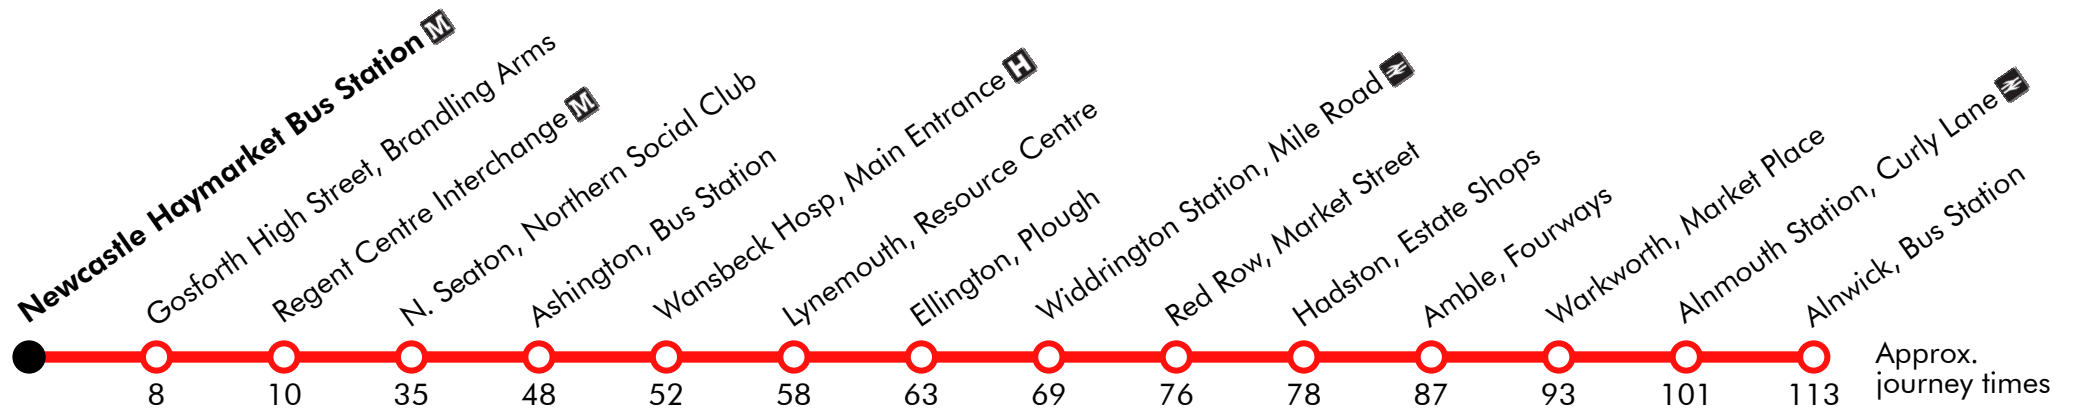

X20

Newcastle - North Seaton - Ashington - Ellington - Amble - Alnwick Arriva

Effective from: 31/01/2021

Monday to Friday

Newcastle Haymarket Bus Station	....	0723	0838		38		1538	1643	1743	1848
Gosforth High Street, Brandling Arms	....	0731	0846		46		1546	1653	1753	1856
Regent Centre Interchange	....	0733	0848		48		1548	1655	1755	1858
N. Seaton, Northern Social Club	....	0758	0913		13		1613	1723	1823	1923
Ashington, Bus Station	<i>arr</i>	0807	0922		22		1622	1732	1832	1932
Ashington, Bus Station	<i>dep</i> 0611	0811	0926	Then at these mins. past the hour	26		1626	1736	1836	1936
Wansbeck Hosp, Main Entrance	0615	0815	0930		30		1630	1740	1840	1940
Lynemouth, Resource Centre	0621	0821	0936		36	until	1636	1746	1846	1946
Ellington, Plough	0626	0826	0941		41		1641	1751	1851	1951
Widdrington Station, Mile Road	0632	0832	0947		47		1647	1757	1857	1957
Red Row, Market Street	0639	0839	0954		54		1654	1804	1904	....
Hadston, Estate Shops	0641	0841	0956		56		1656	1806	1906	....
Amble, Fourways	0650	0857	1005		05		1705	1815	1915	....
Warkworth, Market Place	0656	0903	1011		11		1711	1821	....	....
Alnmouth Station, Curly Lane	0704	0911	1019		19		1719	1829	....	....
Alnwick, Bus Station	0716	0923	1031		31		1731	1841	....	....