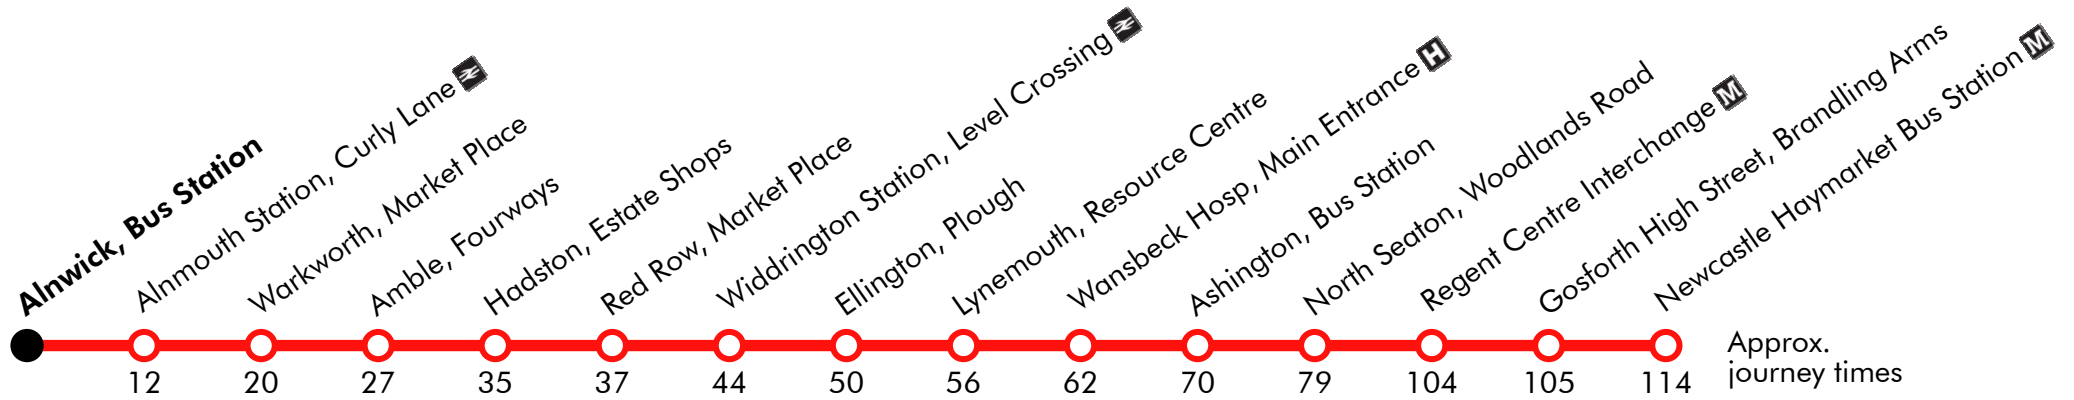

X20

Alnwick - Alnwick - Ellington - Ashington - North Seaton - Newcastle

Arriva

Effective from: 31/01/2021

Monday to Friday

Alnwick, Bus Station	0722	0837		37		1537	1647	1747
Alnmouth Station, Curly Lane	0734	0849		49		1549	1659	1759
Warkworth, Market Place	0742	0857		57		1557	1707	1807
Amble, Fourways	0649	0749	0904		04		1604	1714	1814
Hadston, Estate Shops	0557	0657	0757	0912		12		1612	1722	1822
Red Row, Market Place	0559	0659	0759	0914	Then	14		1614	1724	1824
Widdrington Station, Level Crossing	0606	0706	0806	0921	at	21		1621	1731	1831
Ellington, Plough	0612	0712	0812	0927	these	27	until	1627	1737	1837
Lynemouth, Resource Centre	0618	0718	0818	0933	mins.	33		1633	1743	1843
Wansbeck Hosp, Main Entrance	0624	0724	0824	0939	past	39		1639	1749	1849
Ashington, Bus Station	arr	0628	0728	0828	the	43		1643	1753	1853
Ashington, Bus Station	dep	0632	0732	0832	hour	47		1647	1757
North Seaton, Woodlands Road		0641	0741	0841		56		1656	1806
Regent Centre Interchange		0706	0808	0908		21		1721	1831
Gosforth High Street, Brandling Arms		0707	0810	0910		22		1722	1832
Newcastle Haymarket Bus Station		0716	0826	0926		31		1731	1841