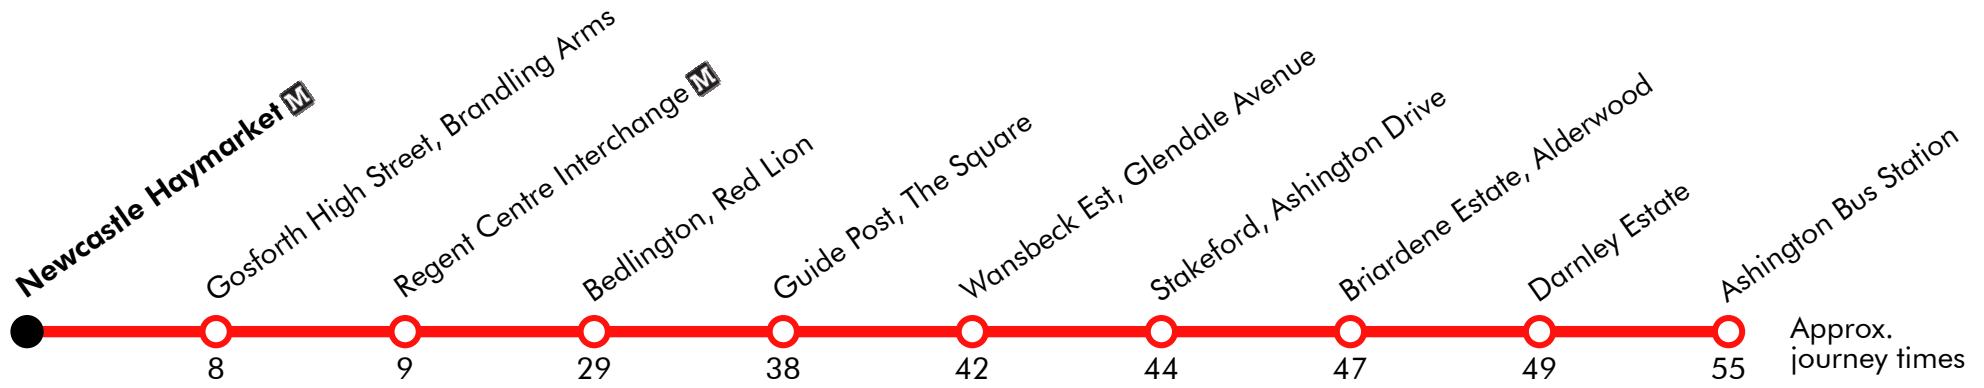

X22

Newcastle - Seaton Burn - Bedlington - Ashington

Arriva

Effective from: 31/01/2021

Monday to Friday

Newcastle Haymarket	0615	0710	0740	0815	0850	0920	0950		20	50		1450	1520	1550	1620	1655	1725
Gosforth High Street, Brandling Arms	0622	0718	0748	0823	0858	0928	0958		28	58		1458	1528	1558	1630	1705	1735
Regent Centre Interchange	0624	0720	0750	0825	0900	0930	1000	Then	30	00		1500	1530	1600	1632	1707	1737
Bedlington, Red Lion	0643	0740	0810	0845	0920	0950	1020	at	50	20		1520	1550	1620	1655	1730	1800
Guide Post, The Square	0651	0749	0819	0854	0929	0959	1029	these	59	29		1529	1559	1629	1704	1739	1809
Wansbeck Est, Glendale Avenue	0655	0753	0823	0858	0933	1003	1033	mins.	03	33	until	1533	1603	1633	1708	1743	1813
Stakeford, Ashington Drive	0657	0755	0825	0900	0935	1005	1035	past	05	35		1535	1605	1635	1710	1745	1815
Briardene Estate, Alderwood	0700	0758	0828	0903	0938	1008	1038	the	08	38		1538	1608	1638	1713	1748	1818
Darnley Estate	0701	0800	0830	0905	0940	1010	1040	hour	10	40		1540	1610	1640	1715	1750	1820
Ashington Bus Station	0708	0807	0837	0912	0947	1017	1047		17	47		1547	1617	1647	1722	1757	1827