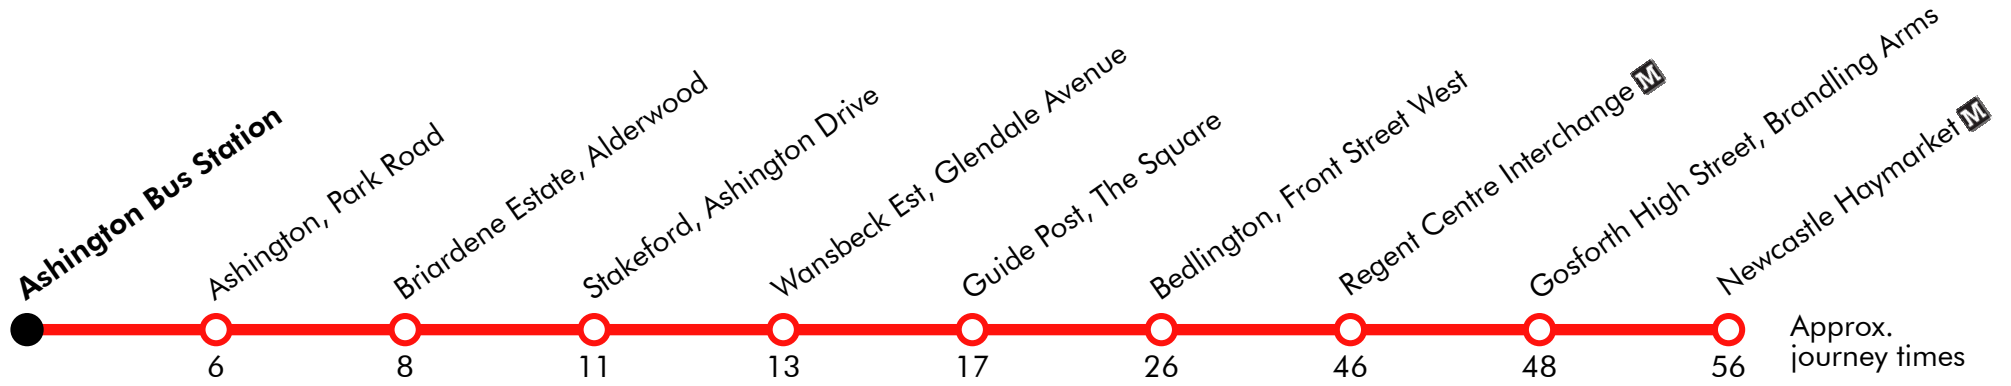

X22

Ashington - Bedlington - Seaton Burn - Newcastle

Arriva

Effective from: 31/01/2021

Monday to Friday

Ashington Bus Station	0516	0615	0645	0715	0745	0820	0855	0930	1000	1030		00 30		1530	1600	1635
Ashington, Park Road	0522	0621	0651	0721	0751	0826	0901	0936	1006	1036		06 36		1536	1606	1641
Briardene Estate, Alderwood	0524	0624	0654	0724	0754	0829	0904	0939	1009	1039	Then at these mins. past the hour	09 39		1539	1609	1644
Stakeford, Ashington Drive	0527	0627	0657	0727	0757	0832	0907	0942	1012	1042		12 42		1542	1612	1647
Wansbeck Est, Glendale Avenue	0529	0629	0659	0729	0759	0834	0909	0944	1014	1044		14 44	until	1544	1614	1649
Guide Post, The Square	0533	0633	0703	0733	0803	0838	0913	0948	1018	1048		18 48		1548	1618	1653
Bedlington, Front Street West	0542	0643	0713	0743	0813	0848	0923	0958	1028	1058		28 58		1558	1628	1703
Regent Centre Interchange	0601	0703	0735	0805	0835	0910	0943	1018	1048	1118	48 18		1618	1648	1723	
Gosforth High Street, Brandling Arms	0602	0704	0737	0807	0837	0912	0944	1019	1049	1119	49 19		1619	1649	1724	
Newcastle Haymarket	0610	0713	0748	0823	0853	0923	0953	1028	1058	1128	58 28		1628	1658	1733