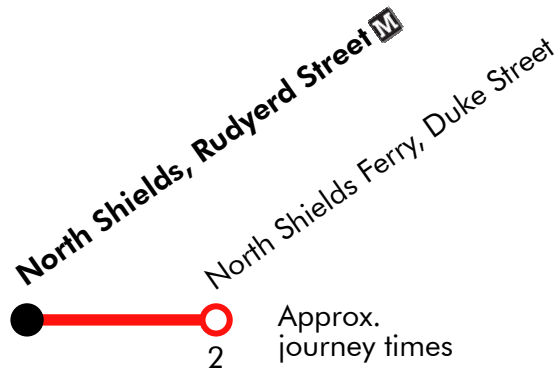

19A

North Shields Ferry - North Shields

Go North East

Effective from: 08/09/2019

Sunday

North Shields, Rudyerd Street	0848	0858	0908	0918	0928	0938	0948	0958	Then at these mins. past the hour	08	18	28	38	48	58	until	1608	1618	1628
North Shields Ferry, Duke Street	0850	0900	0910	0920	0930	0940	0950	1000		10	20	30	40	50	00		1610	1620	1630

Sunday (continued)

North Shields, Rudyerd Street	1638	1648	1658	1708	1718	1728	1738	1748
North Shields Ferry, Duke Street	1640	1650	1700	1710	1720	1730	1740	1750

Via: Rudyerd Street, Borough Road, Duke Street

Sunday (continued)

North Shields Ferry, Duke Street	1644	1654	1704	1714	1724	1734	1744	1754
North Shields, Rudyerd Street	1647	1657	1707	1717	1727	1737	1747	1757

Via: Duke Street, Rudyerd Street