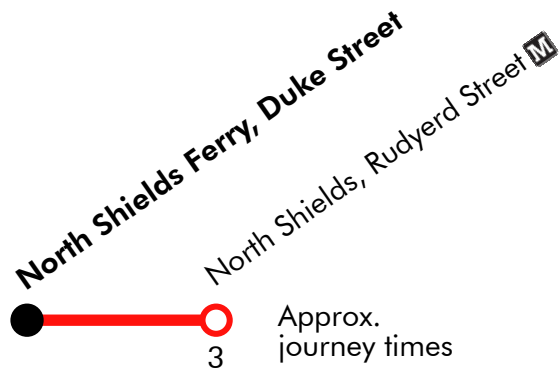

19A

North Shields Ferry - North Shields

Go North East

Effective from: 08/09/2019

Sunday

North Shields, Rudyerd Street	0848	0858	0908	0918	0928	0938	0948	0958	Then at these mins. past the hour	08	18	28	38	48	58	until	1608	1618	1628
North Shields Ferry, Duke Street	0850	0900	0910	0920	0930	0940	0950	1000		10	20	30	40	50	00		1610	1620	1630

Sunday (continued)

North Shields, Rudyerd Street	1638	1648	1658	1708	1718	1728	1738	1748
North Shields Ferry, Duke Street	1640	1650	1700	1710	1720	1730	1740	1750

Via: Rudyerd Street, Borough Road, Duke Street

19A

North Shields - North Shields Ferry

Go North East

Effective from: 08/09/2019

Sunday

North Shields Ferry, Duke Street	0854	0904	0914	0924	0934	0944	0954	Then at these mins. past the hour	04	14	24	34	44	54	until	1604	1614	1624	1634
North Shields, Rudyerd Street	0857	0907	0917	0927	0937	0947	0957		07	17	27	37	47	57		1607	1617	1627	1637

Sunday (continued)

North Shields Ferry, Duke Street	1644	1654	1704	1714	1724	1734	1744	1754
North Shields, Rudyerd Street	1647	1657	1707	1717	1727	1737	1747	1757

Via: Duke Street, Rudyerd Street